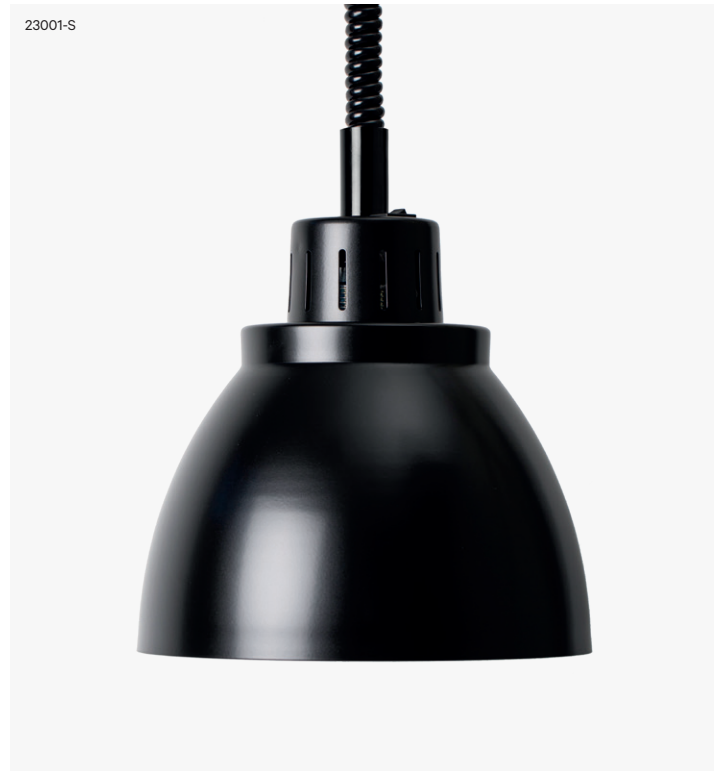

Heat Lamp Exclusive

Model 23001 Retractable Cord

Pendant Heat Lamp Exclusive 23001 Retractable Cord

Heat Lamp Exclusive 23001 offers a timeless and elegant food warming option that fits well into most restaurant environments. This specific model is available in four standard finishes and comes with a retractable cord.

| | |
|--------------------|--------------------------|
| Shade Dimensions | H 250 mm / Ø 240 mm |
| Retractable Height | Min 850 mm / Max 1700 mm |
| Material | Steel |
| Heat Source | IR Light Bulb 250 W |
| Voltage / Power | 230 V / 250 W |
| Installation | 25-45 cm above food |

| | | |
|----------------|----------|---------|
| Article number | ● Black | 23001-S |
| | ● Chrome | 23001-C |