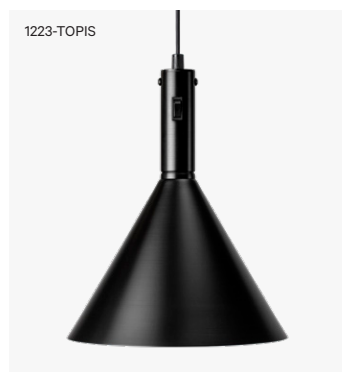

# Heat Lamp Trattoria

## Model 1223 Standard Cord

### Pendant Heat Lamp Trattoria 1223 Standard Cord

Pendant heat lamp made in Sweden with standard cord. Timeless design combined with unmatched performance means the perfect choice for the demanding restaurant.

Shade Dimensions	H 330 mm / Ø 280 mm
Cord Length	Max 2000 mm
Material	Anodised Aluminium
Voltage / Power	230 V / 250 W
Heat Source	IR Light Bulb 250 W
Installation	25-45 cm above food
Cord Options	Available in 3 retractable cord lengths