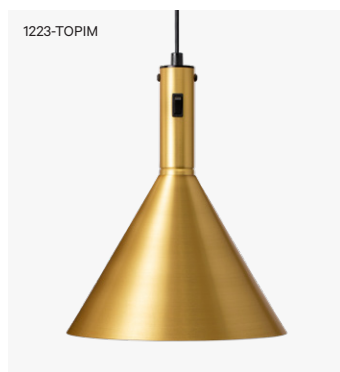

## Model 1223 Standard Cord

### Pendant Heat Lamp Trattoria 1223 Standard Cord

Pendant heat lamp made in Sweden with standard cord. Timeless design combined with unmatched performance means the perfect choice for the demanding restaurant.

Shade Dimensions	H 330 mm / Ø 280 mm
Cord Length	Max 2000 mm
Material	Anodised Aluminium
Voltage / Power	230 V / 250 W
Heat Source	IR Light Bulb 250 W
Installation	25-45 cm above food
Cord Options	Available in 3 retractable cord lengths