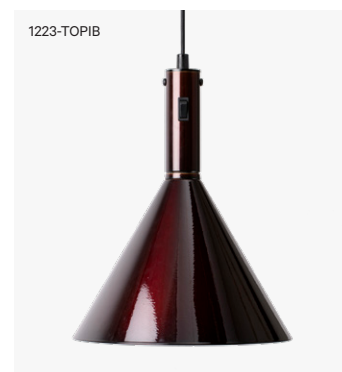

## Model 1223 Standard Cord

### Pendant Heat Lamp Trattoria 1223 Standard Cord

Pendant heat lamp made in Sweden with standard cord. Timeless design combined with unmatched performance means the perfect choice for the demanding restaurant.

Shade Dimensions	H 330 mm / Ø 280 mm
Cord Length	Max 2000 mm
Material	Anodised Aluminium
Voltage / Power	230 V / 250 W
Heat Source	IR Light Bulb 250 W
Installation	25-45 cm above food
Cord Options	Available in 3 retractable cord lengths