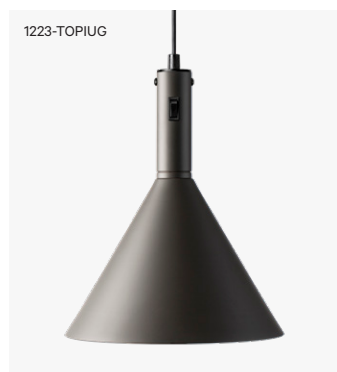

## Model 1223 Standard Cord

### Pendant Heat Lamp Trattoria 1223 Standard Cord

Pendant heat lamp made in Sweden with standard cord. Timeless design combined with unmatched performance means the perfect choice for the demanding restaurant.

Shade Dimensions	H 330 mm / Ø 280 mm
Cord Length	Max 2000 mm
Material	Anodised Aluminium
Voltage / Power	230 V / 250 W
Heat Source	IR Light Bulb 250 W
Installation	25-45 cm above food
Cord Options	Available in 3 retractable cord lengths