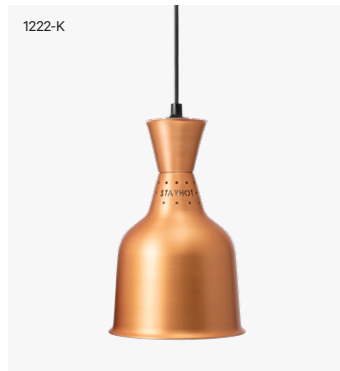

# Heat Lamp Classic

## Model 1222 Standard Cord

### Pendant Heat Lamp Classic 1222 Standard Cord

Pendant heat lamp made in Sweden with standard cord. Timeless design combined with unmatched performance means the perfect choice for the demanding restaurant.

Shade Dimensions	H 290 mm / Ø 180 mm
Cord Length	Max 2000 mm
Material	Anodised aluminium
Voltage / Power	230 V / 250 W
Heat Source	IR Light Bulb 250 W
Installation	25-45 cm above food

Article Number	● Black	1222-S
	● Brass	1222-M
	● Aluminium	1222-A
	● Copper	1222-K
	● Black Lacquer	1222-SL
	● Umbra Grey	1222-UG