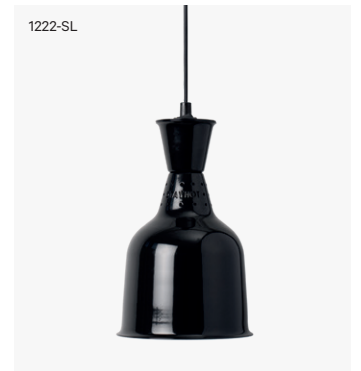

# Heat Lamp Classic

## Model 1222 Standard Cord

### Pendant Heat Lamp Classic 1222 Standard Cord

Pendant heat lamp made in Sweden with standard cord. Timeless design combined with unmatched performance means the perfect choice for the demanding restaurant.

Shade Dimensions	H 290 mm / Ø 180 mm
Cord Length	Max 2000 mm
Material	Anodised aluminium
Voltage / Power	230 V / 250 W
Heat Source	IR Light Bulb 250 W
Installation	25-45 cm above food

Article Number	● Black	1222-S
	● Brass	1222-M
	● Aluminium	1222-A
	● Copper	1222-K
	● Black Lacquer	1222-SL
	● Umbra Grey	1222-UG