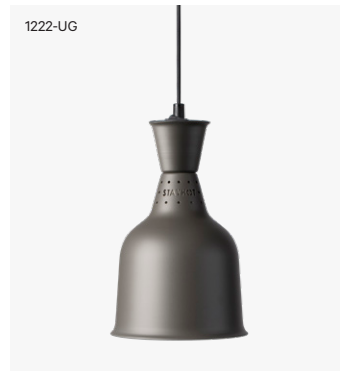

# Heat Lamp Classic

## Model 1222 Standard Cord

### Pendant Heat Lamp Classic 1222 Standard Cord

Pendant heat lamp made in Sweden with standard cord. Timeless design combined with unmatched performance means the perfect choice for the demanding restaurant.

Shade Dimensions	H 290 mm / Ø 180 mm
Cord Length	Max 2000 mm
Material	Anodised aluminium
Voltage / Power	230 V / 250 W
Heat Source	IR Light Bulb 250 W
Installation	25-45 cm above food

Article Number	● Black	1222-S
	● Brass	1222-M
	● Aluminium	1222-A
	● Copper	1222-K
	● Black Lacquer	1222-SL
	● Umbra Grey	1222-UG