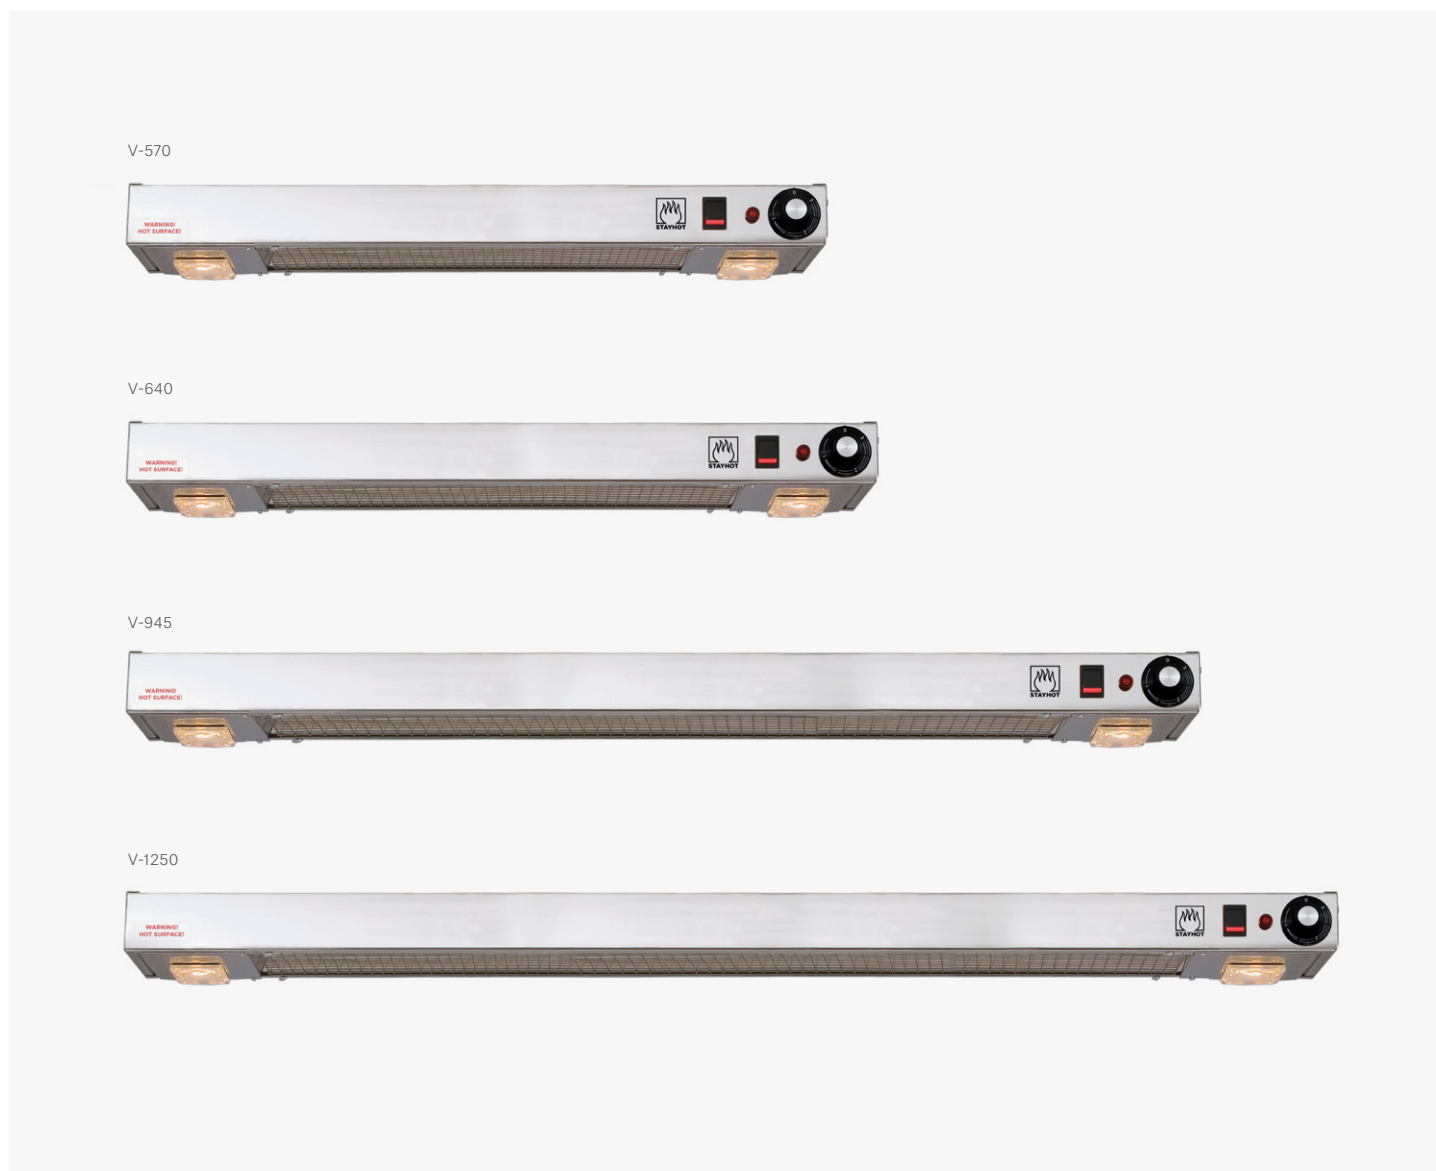

# Strip Heater Classic

## With Lights (VL)

### Strip Heater Classic With Lights (VL)

Space efficient strip heater with separate lighting. Made in Sweden equipped with powerful infrared quartz heating elements. Easy to install with our adjustable mounting plates.

Power	VL-750 / VL-820	575 + 50 W
	VL-1125	750 + 50 W
	VL-1430	1000 + 50 W

Material	Polished Stainless Steel
Heat Source	Infrared Quartz Element
Installation	25-45 cm Above Food
Voltage	230 V
Width	750 / 820 / 1125 / 1430 mm
Depth / Height	150 x 60 mm