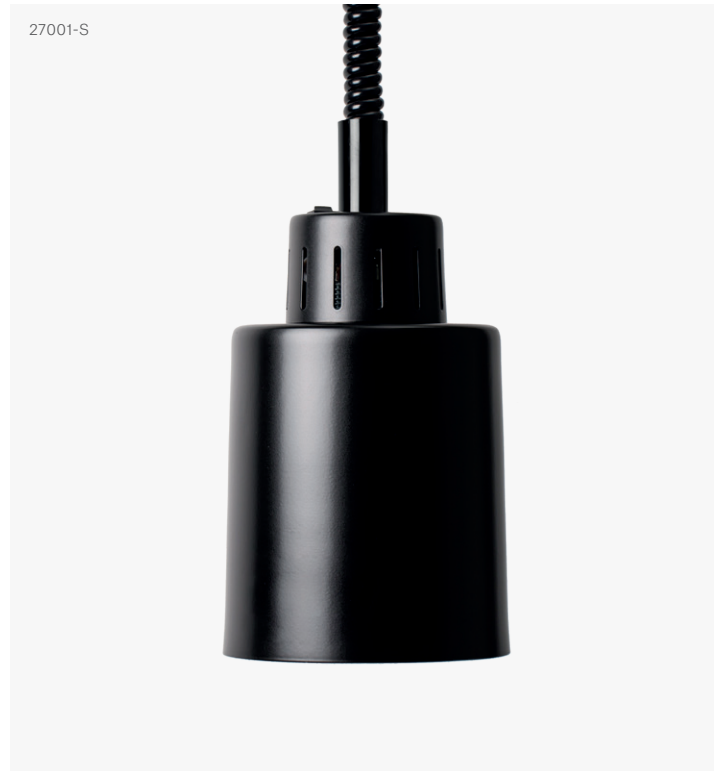

Heat Lamp Compact

Model 27001 Retractable Cord

Pendant Heat Lamp Compact 27001 Retractable Cord

Heat Lamp Compact 27001 offers a modern alternative that fits well into most restaurant environments. This specific model is available in four standard finishes and comes with a retractable cord mount.

Article Number		
	● Bronze	27001-B
	● Black	27001-S
	● White	27001-V
	● Aluminium	27001-A

Shade Dimensions	H 220 mm / Ø 150 mm
Retractable Height	Min 850 mm / Max 1700 mm
Material	Steel
Heat Source	IR Light Bulb 250 W
Voltage / Power	230 V / 250 W
Installation	25-45 cm above food